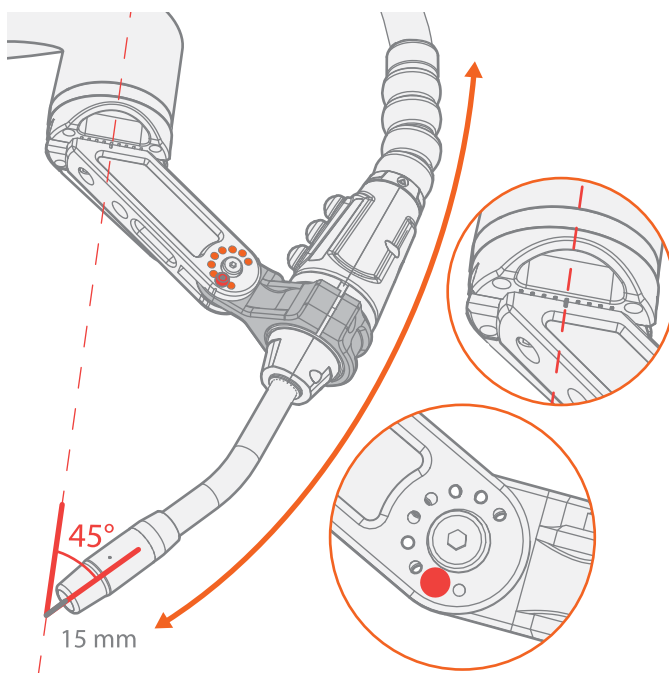

6. M + GXe-C 22°

S + GXe-C 35°

userdoc.kemppi.com

Mounting instructions

W027934 R02

M bracket

S bracket

Mounting instructions