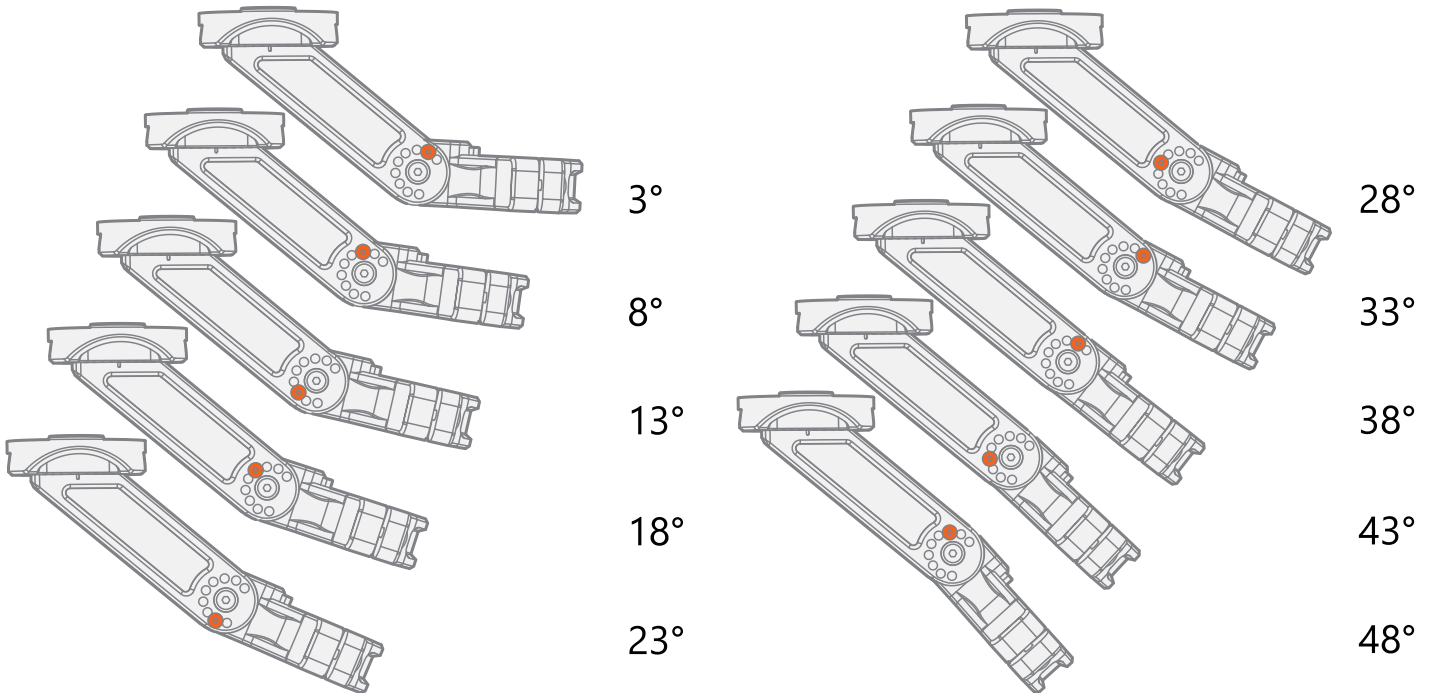

6. M + GXe-C 22°

S + GXe-C 35°

userdoc.kemppi.com

Mounting instructions

W027934 R02

M bracket

S bracket

Mounting instructions