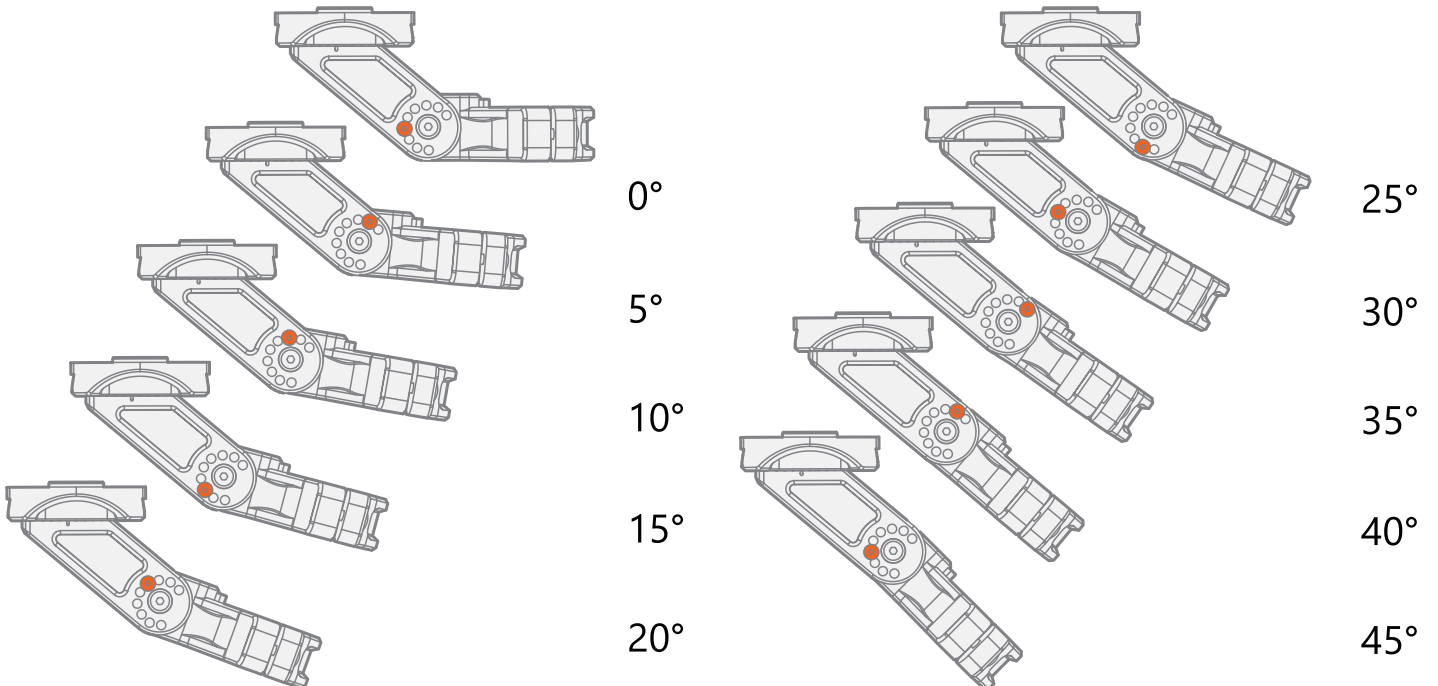

6. M + GXe-C 22°

S + GXe-C 35°

userdoc.kemppi.com

Mounting instructions

W027934 R02

M bracket

S bracket

Mounting instructions