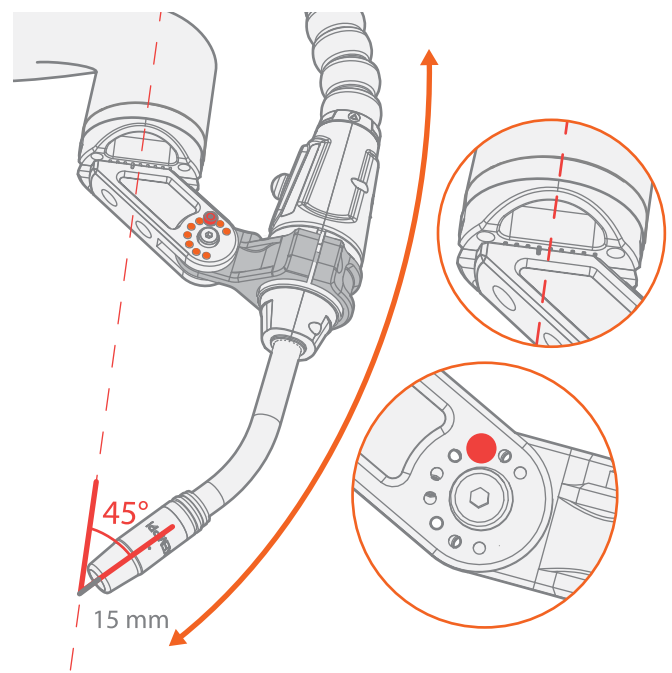

6. M + GXe-C 22°

S + GXe-C 35°

userdoc.kemppi.com

Mounting instructions

W027934 R02

M bracket

S bracket

Mounting instructions