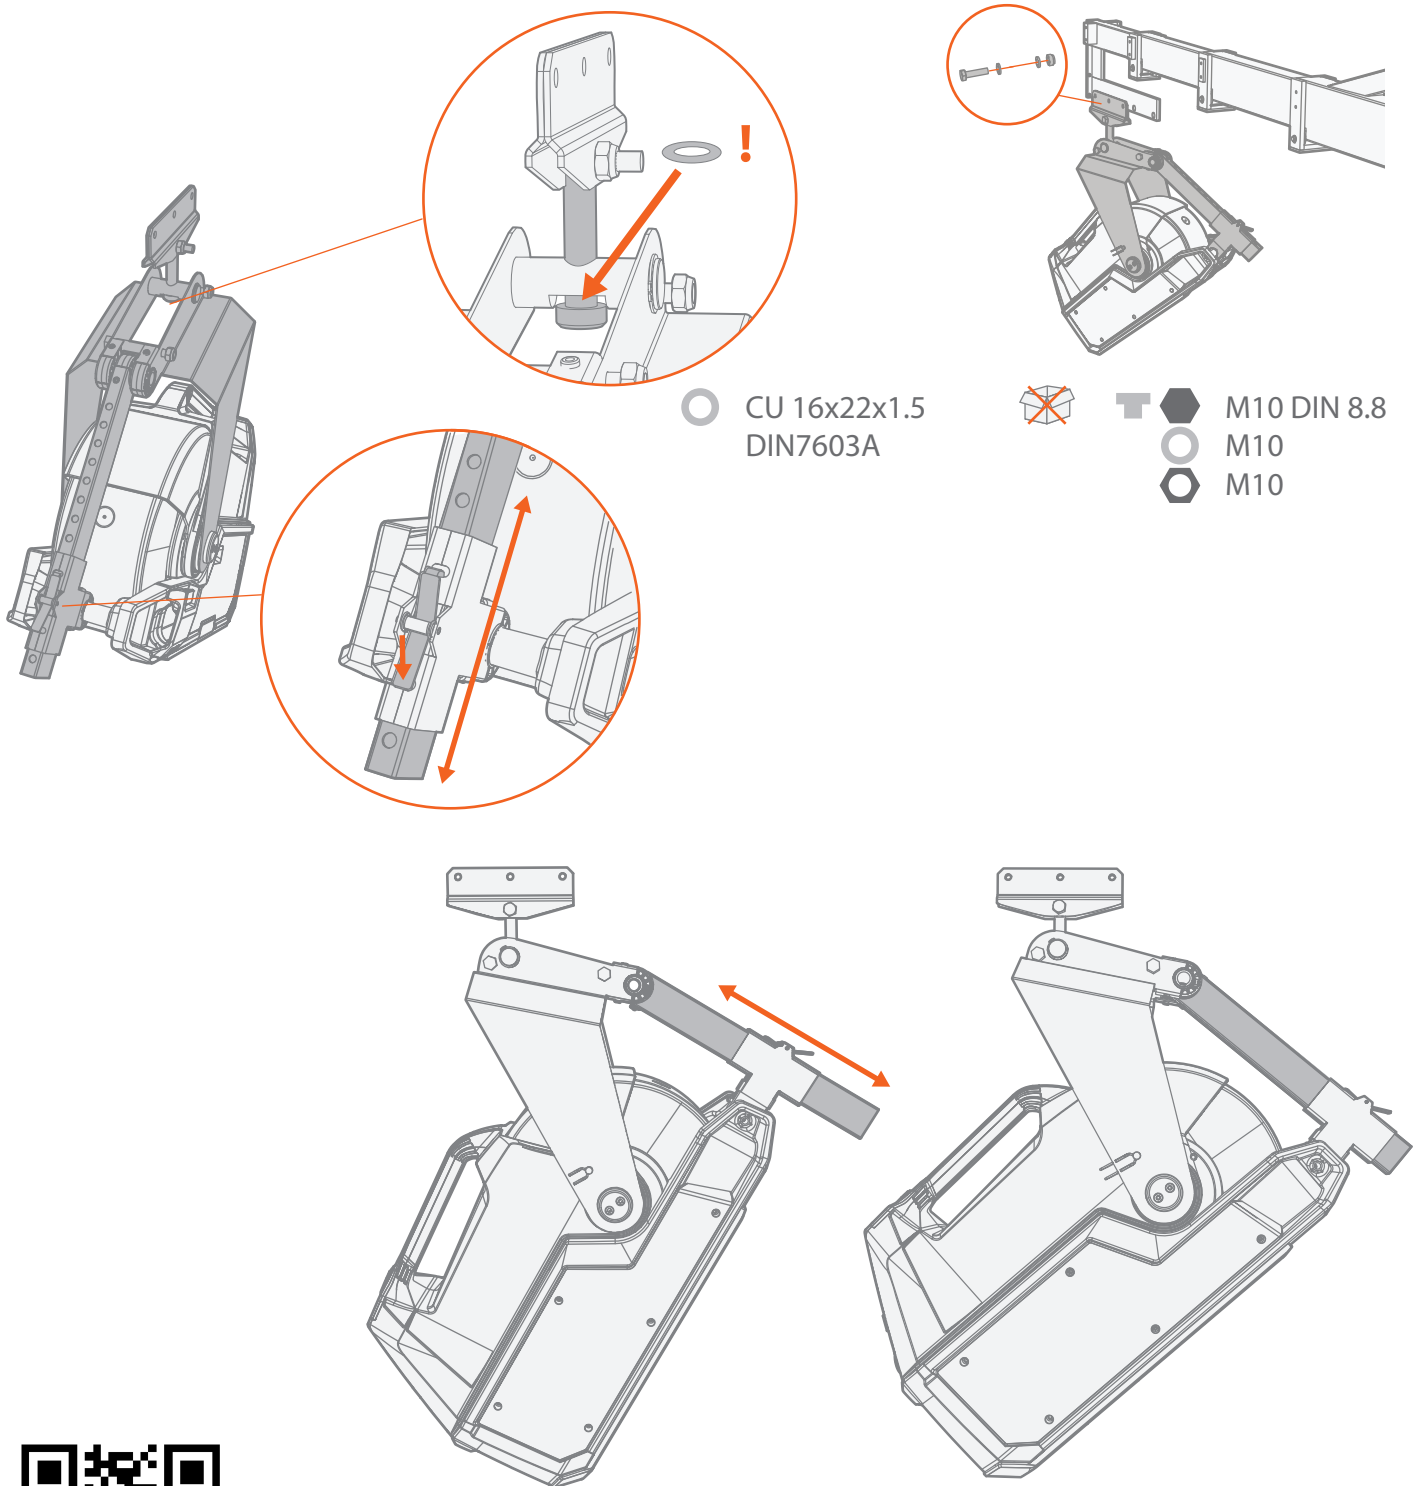

userdoc.kemppi.com

Mounting instructions

W021320 R01

userdoc.kemppi.com

Mounting instructions

W021320 R01

1.

2.

 M10 DIN 8.8
 M10
 M10

Mounting instructions

W021320 R01