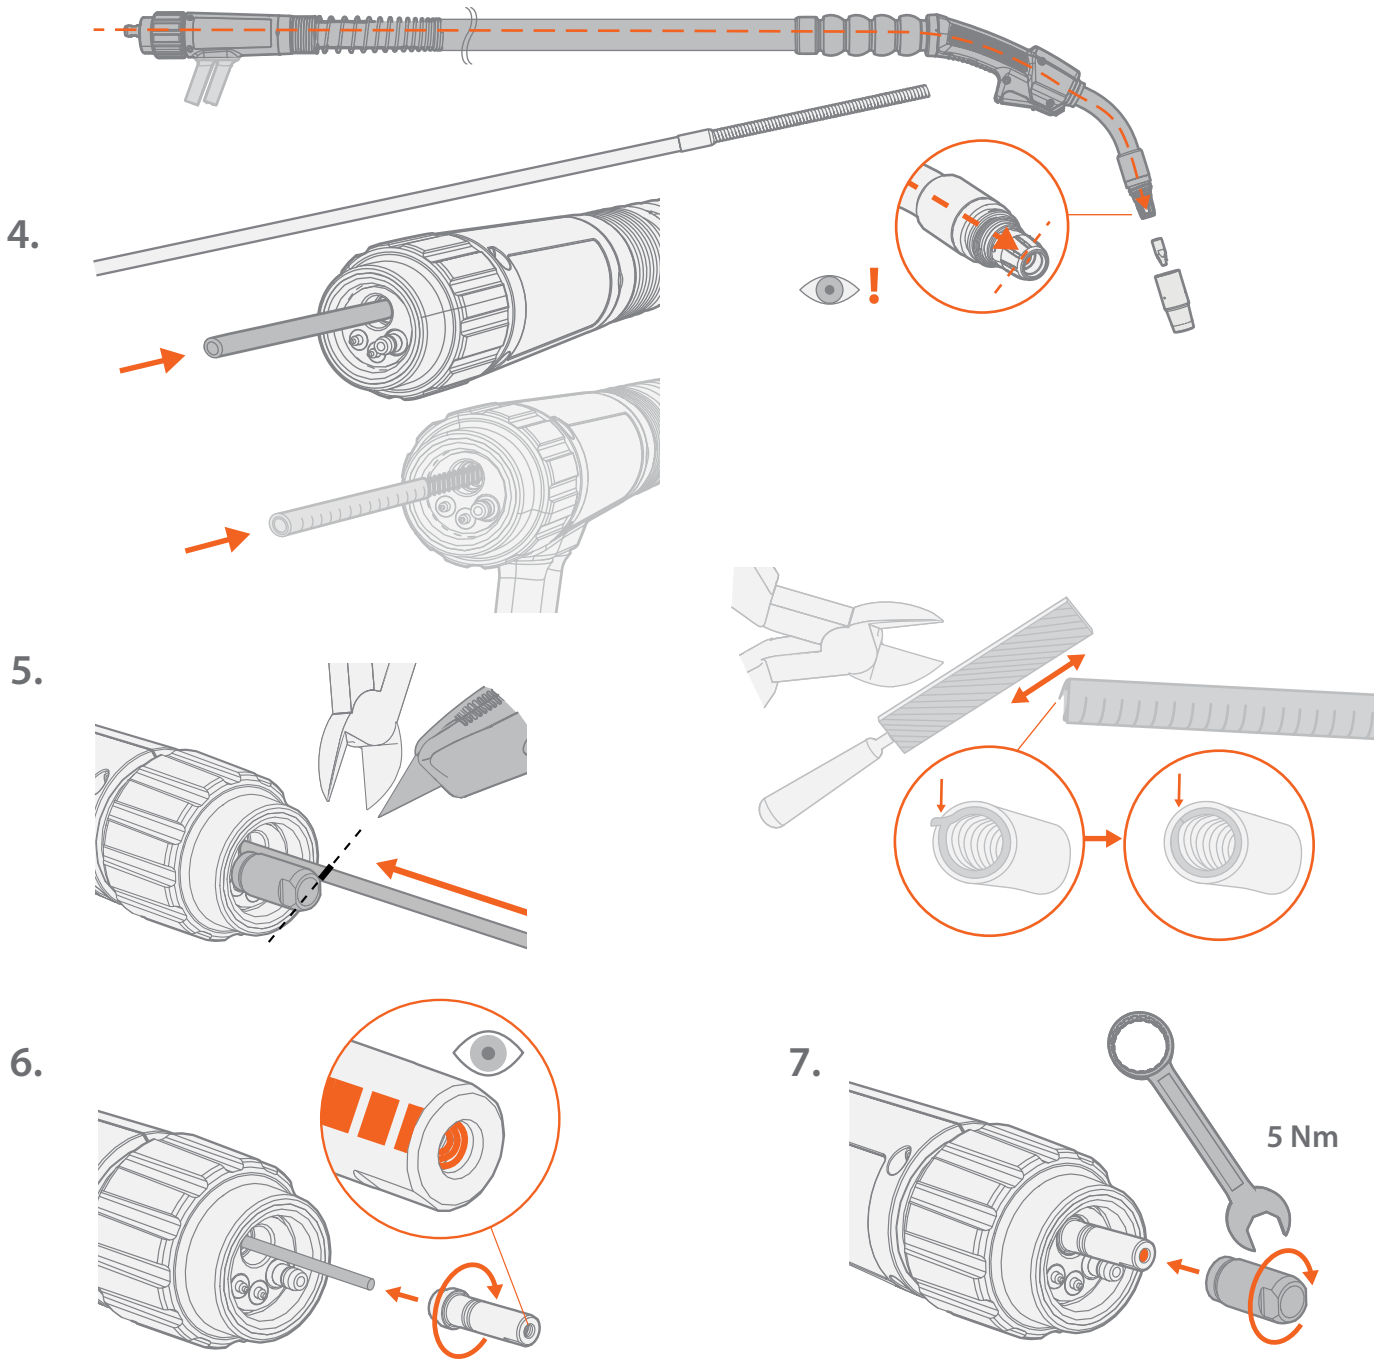

Flexlite 5 GX GS/WS, 5/8 GXe 6m/8m

userdoc.kemppi.com

Mounting instructions

W021723 R04

Flexlite 5 GX GS/WS, 5/8 GXe 6m/8m

 userdoc.kemppi.com

Mounting instructions

W021723 R04

Flexlite 8 GX GS/WS

E-ordering:

Mounting instructions

W021723 R04