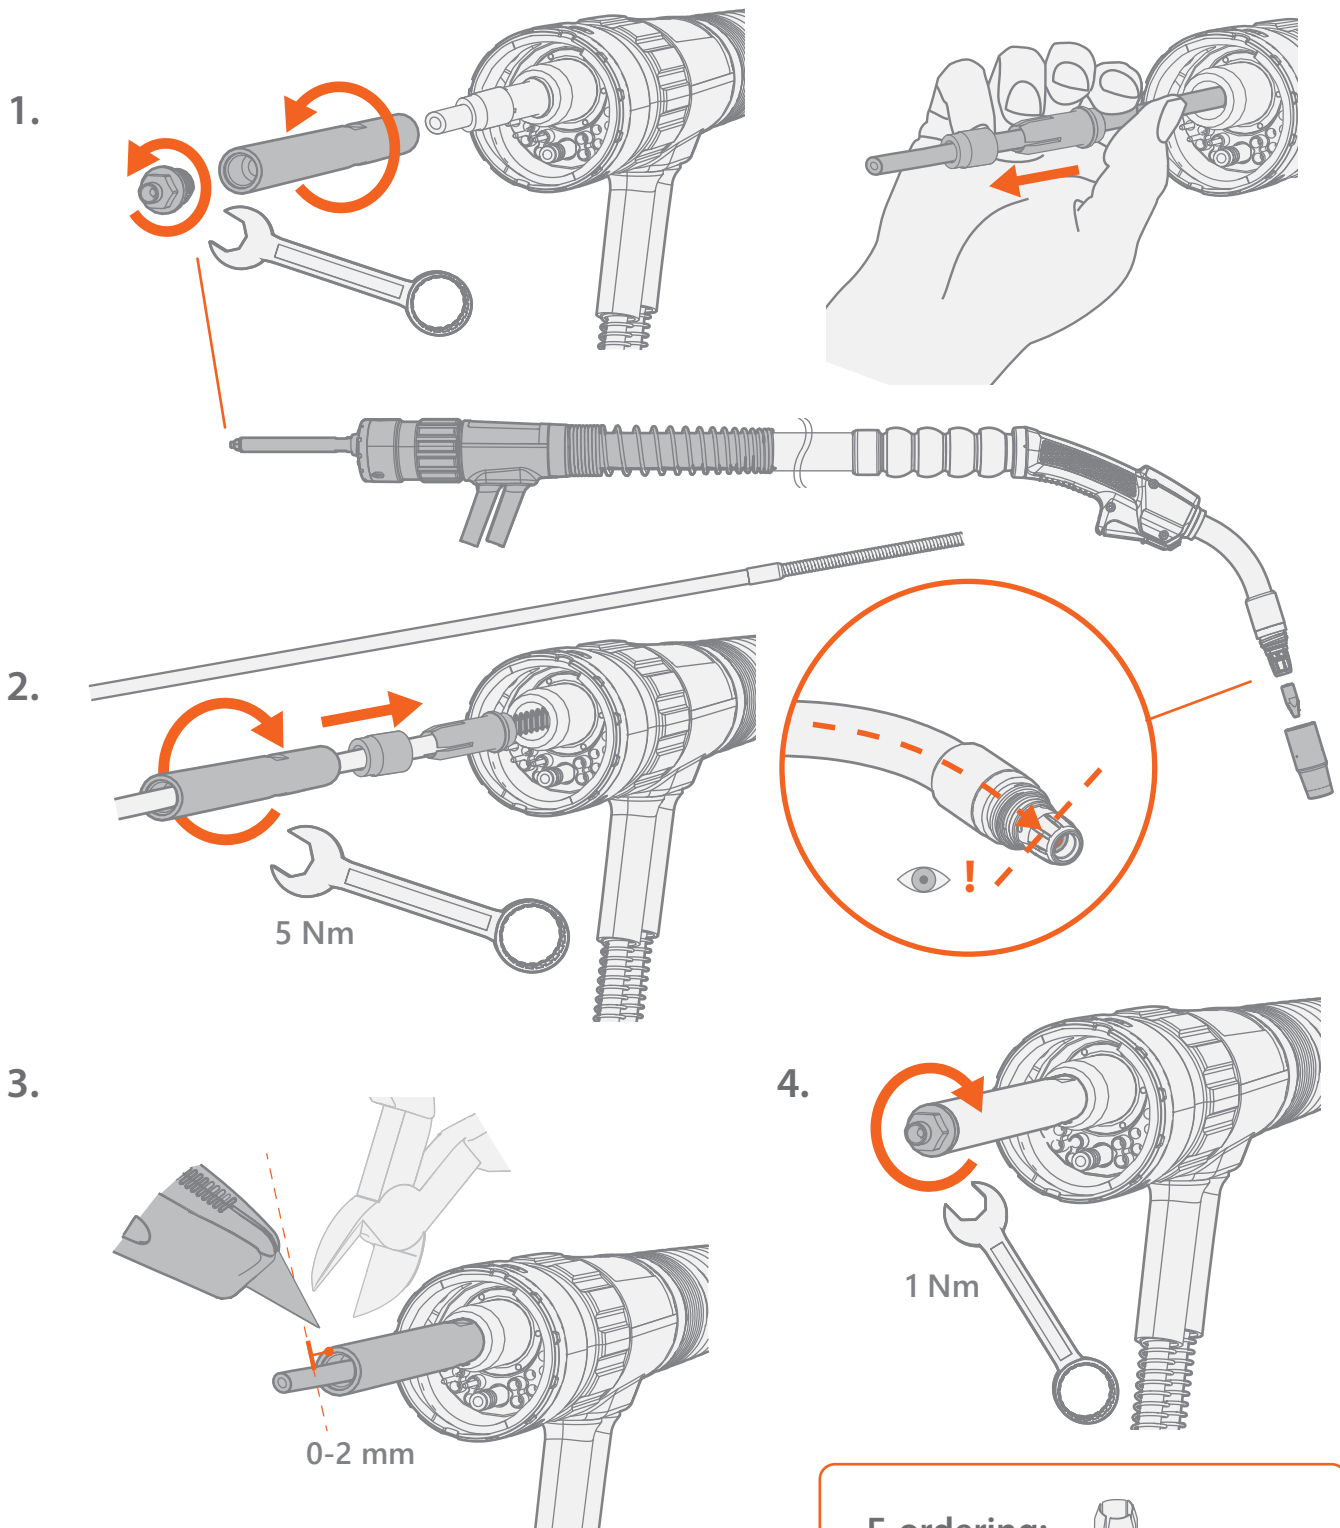

Flexlite 5 GX GS/WS, 5/8 GXe 6m/8m

userdoc.kemppi.com

Mounting instructions

W021723 R04

Flexlite 5 GX GS/WS, 5/8 GXe 6m/8m

 userdoc.kemppi.com

Mounting instructions

W021723 R04

Flexlite 8 GX GS/WS

E-ordering:

Mounting instructions

W021723 R04