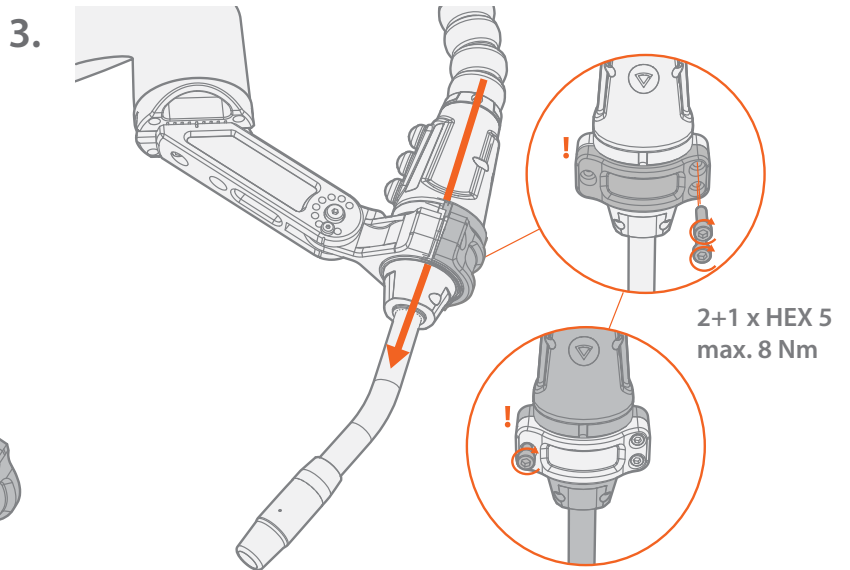

GXe-C

GXe-C

6. M + GXe-C 22°

S + GXe-C 35°

userdoc.kemppi.com

Mounting instructions

W027934 R03

M bracket