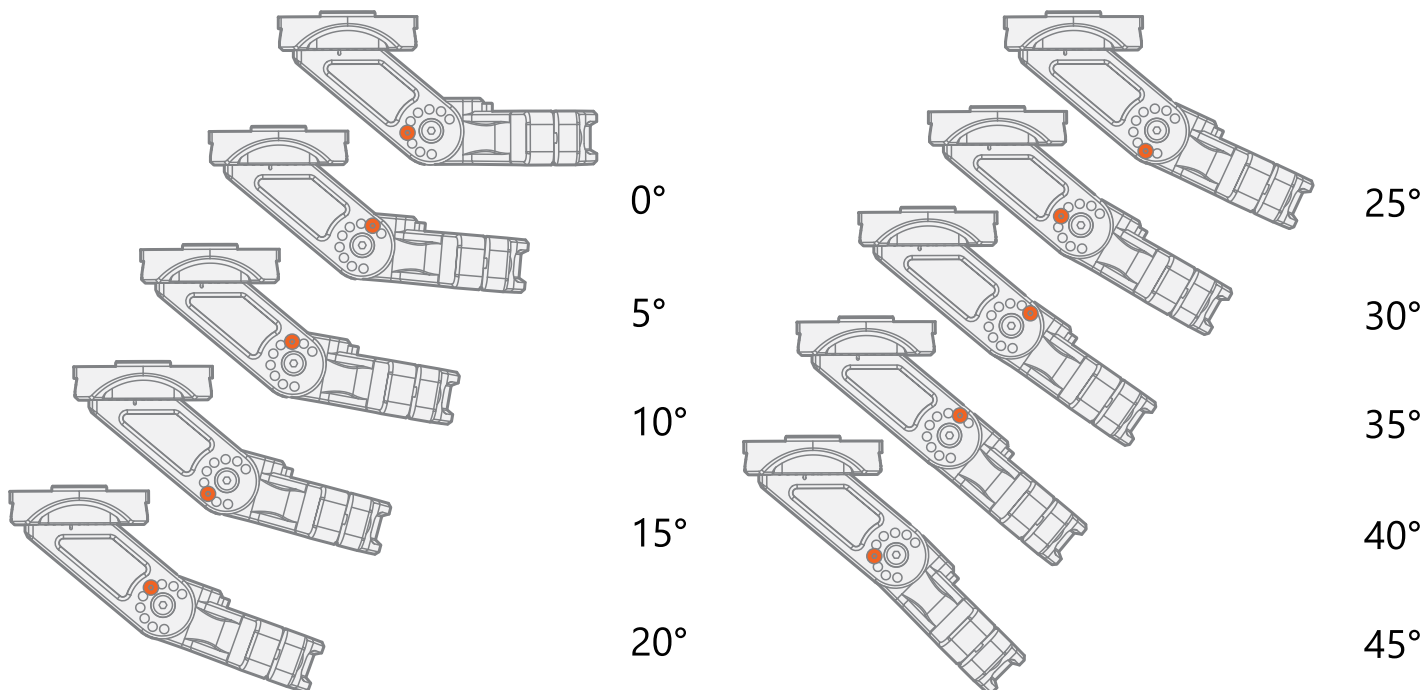

GXe-C

GXe-C

6. M + GXe-C 22°

S + GXe-C 35°

userdoc.kemppi.com

Mounting instructions

W027934 R03

M bracket

S bracket

Mounting instructions

W027934 R03

GX-R

Mounting instructions

W027934 R03

GX-R