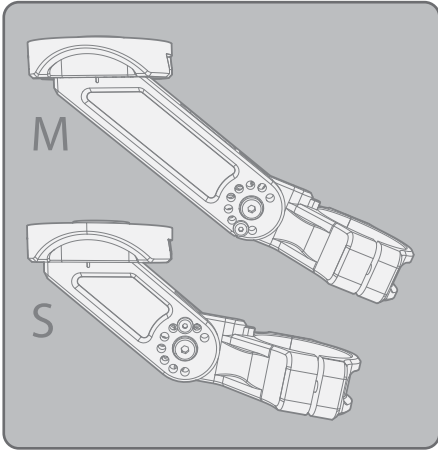

GXe-C

GXe-C

6. M + GXe-C 22°

S + GXe-C 35°

userdoc.kemppi.com

Mounting instructions

W027934 R03

M bracket

S bracket

Mounting instructions

W027934 R03

GX-R

Mounting instructions

W027934 R03

GX-R