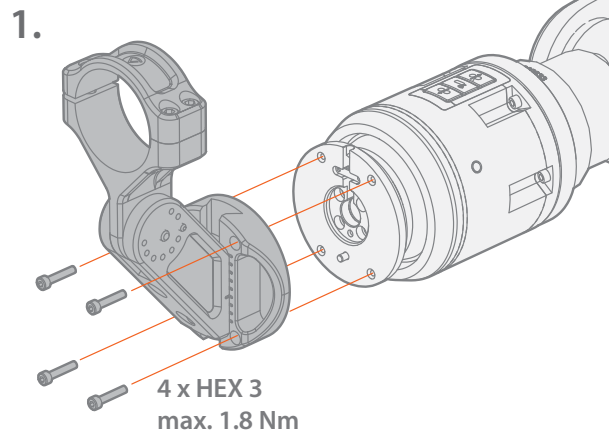

GXe-C

GXe-C

6. M + GXe-C 22°

S + GXe-C 35°

userdoc.kemppi.com

Mounting instructions

W027934 R03

M bracket

S bracket

Mounting instructions

W027934 R03

GX-R

Mounting instructions

W027934 R03

GX-R