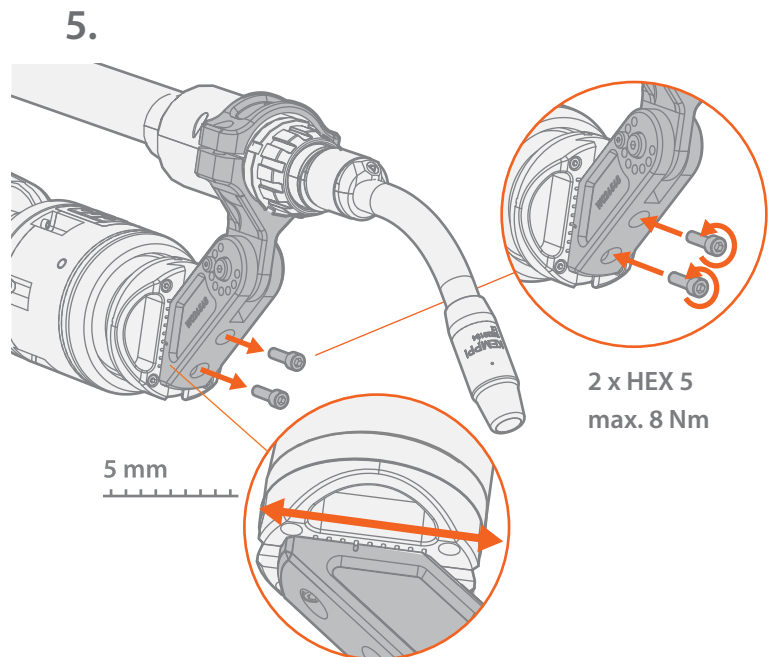

GXe-C

GXe-C

6. M + GXe-C 22°

S + GXe-C 35°

userdoc.kemppi.com

Mounting instructions

W027934 R03

M bracket

S bracket

Mounting instructions

W027934 R03

GX-R

Mounting instructions

W027934 R03

GX-R