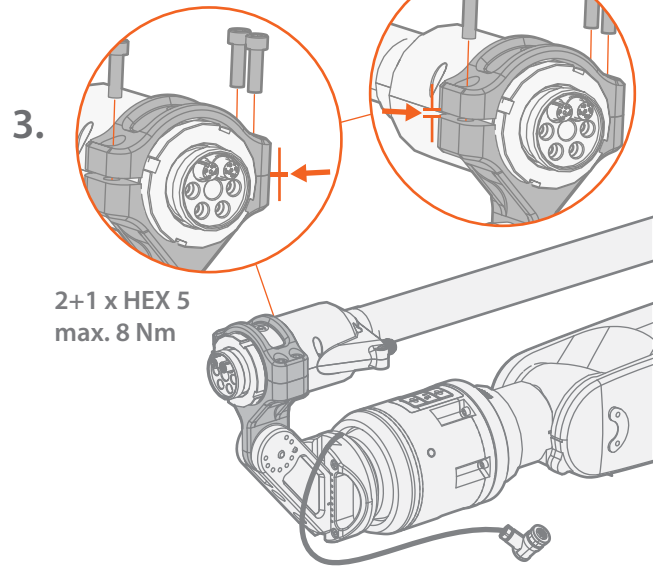

GX-R

Mounting instructions

W027934 R03