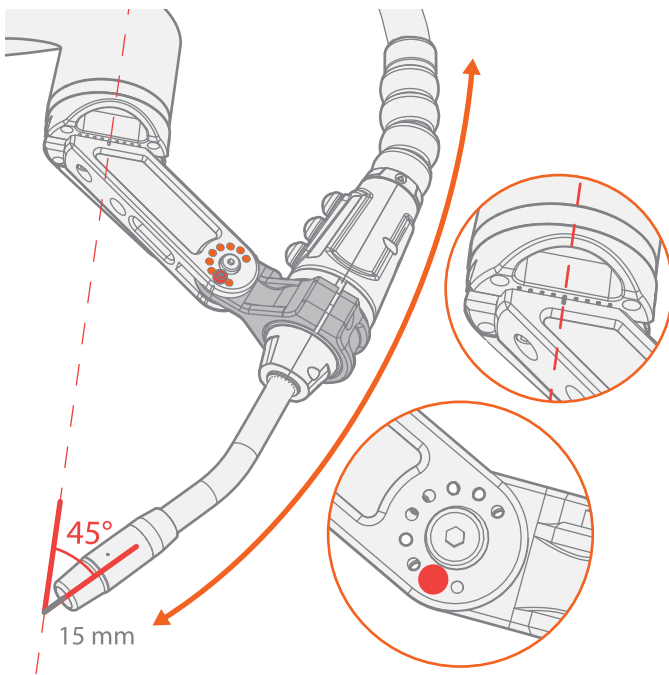

GXe-C

GXe-C

6. M + GXe-C 22°

S + GXe-C 35°

userdoc.kemppi.com

Mounting instructions

W027934 R03

M bracket

S bracket

Mounting instructions

W027934 R03

GX-R

Mounting instructions

W027934 R03

GX-R