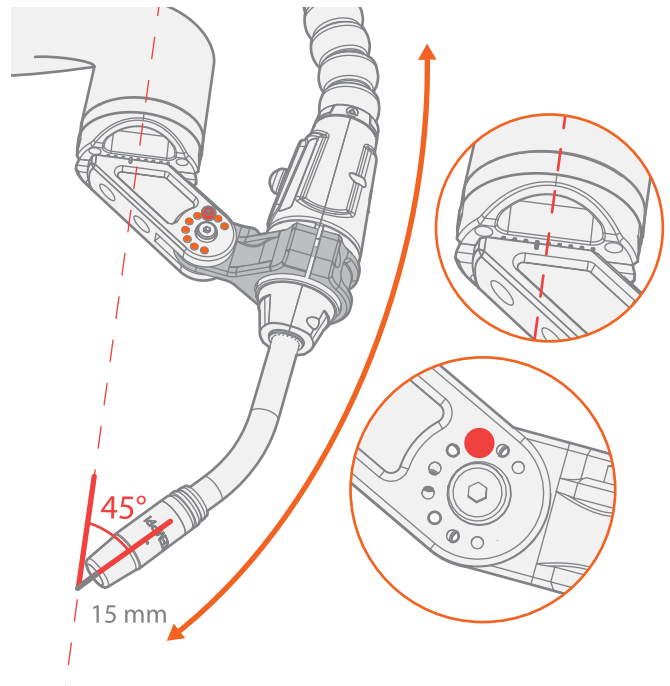

GXe-C

GXe-C

6. M + GXe-C 22°

S + GXe-C 35°

userdoc.kemppi.com

Mounting instructions

W027934 R03

M bracket

S bracket

Mounting instructions

W027934 R03

GX-R

Mounting instructions

W027934 R03

GX-R