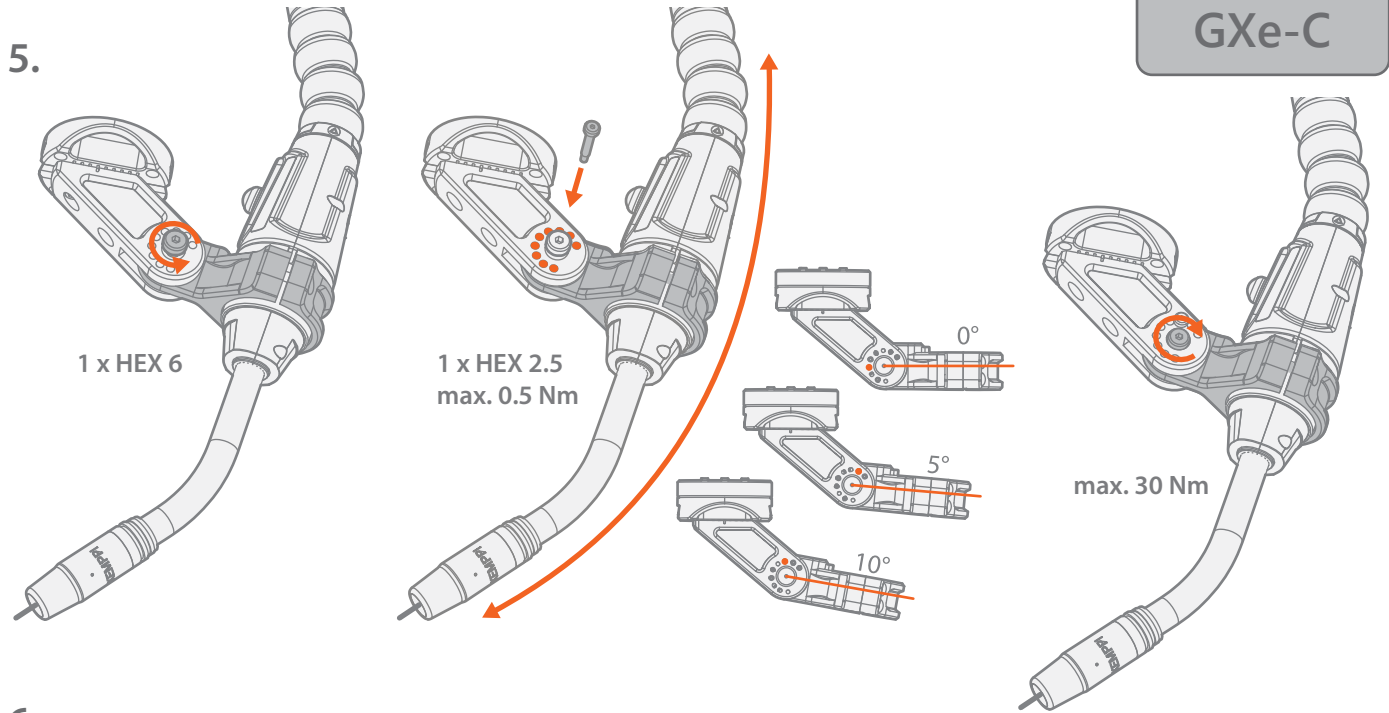

GXe-C

GXe-C

6. M + GXe-C 22°

S + GXe-C 35°

userdoc.kemppi.com

Mounting instructions

W027934 R03

M bracket

S bracket

Mounting instructions

W027934 R03

GX-R

Mounting instructions

W027934 R03

GX-R