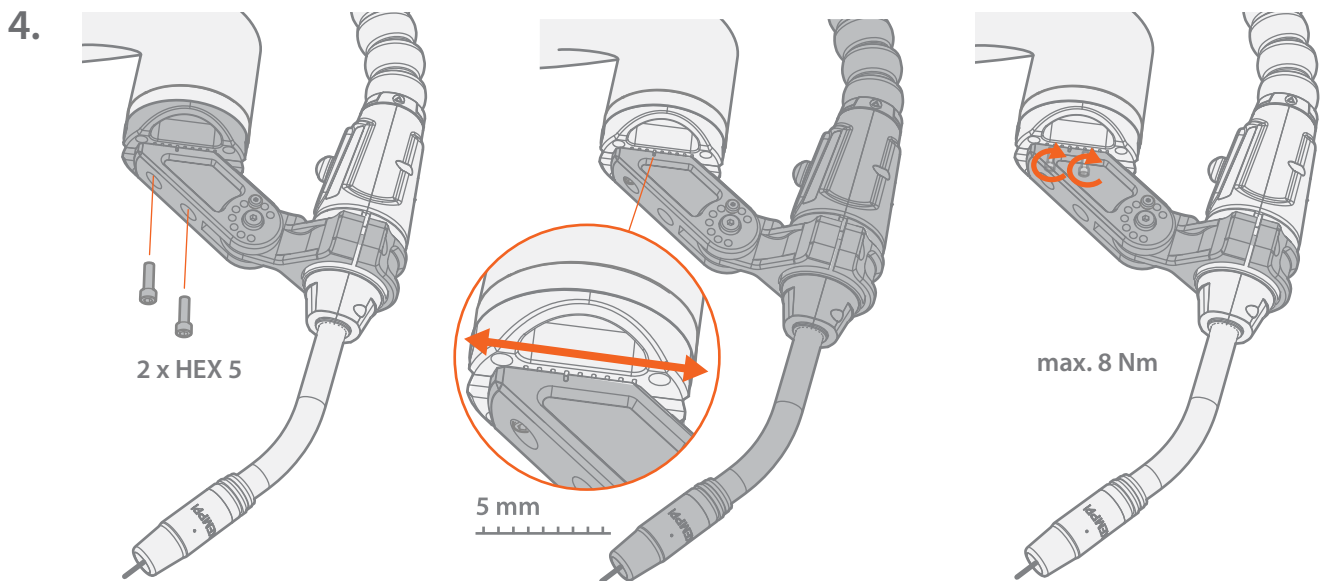

GXe-C

GXe-C

6. M + GXe-C 22°

S + GXe-C 35°

userdoc.kemppi.com

Mounting instructions

W027934 R03

M bracket