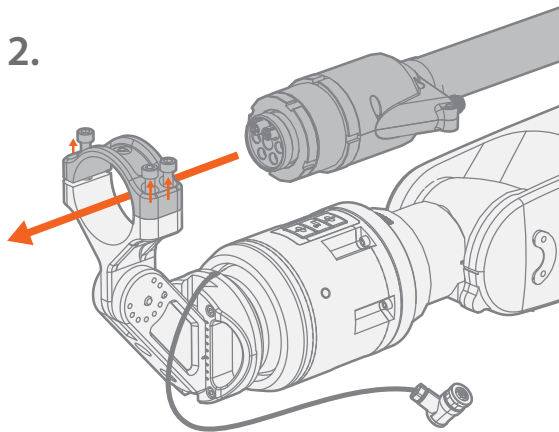

GX-R

Mounting instructions

W027934 R03