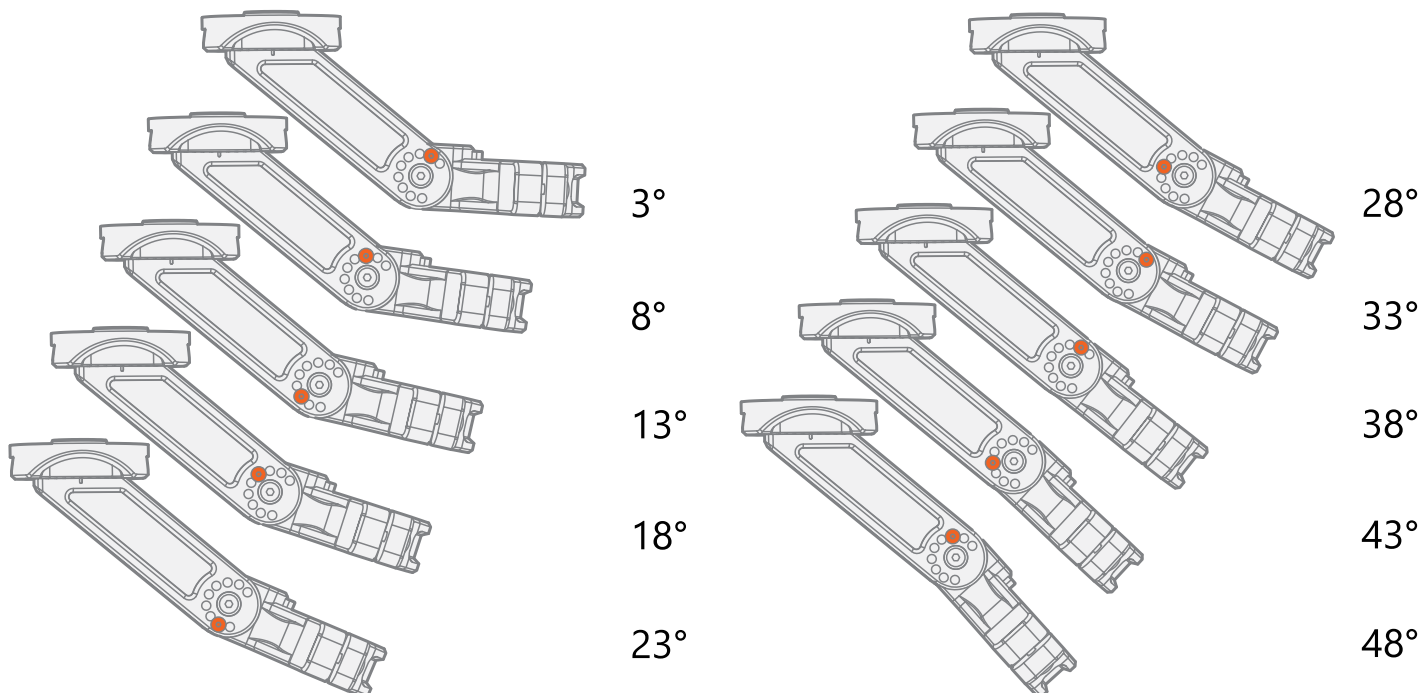

GXe-C

GXe-C

6. M + GXe-C 22°

S + GXe-C 35°

userdoc.kemppi.com

Mounting instructions

W027934 R03

M bracket

S bracket

Mounting instructions

W027934 R03

GX-R

Mounting instructions

W027934 R03

GX-R