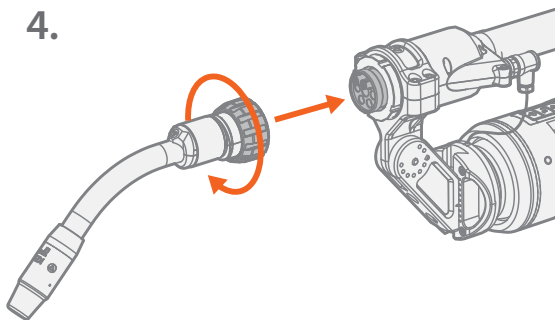

GX-R

Mounting instructions

W027934 R03