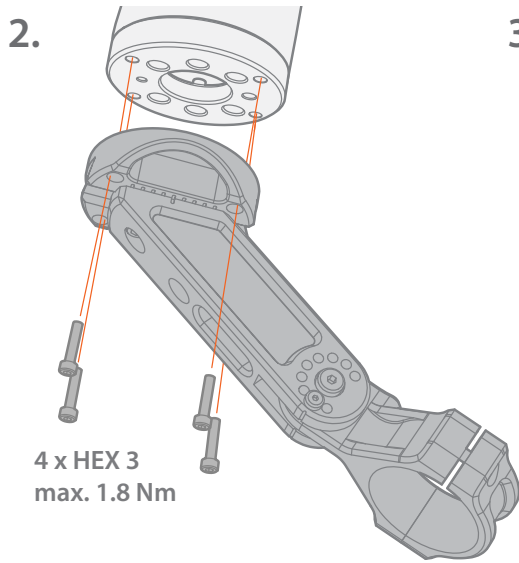

GXe-C

GXe-C

6. M + GXe-C 22°

S + GXe-C 35°

userdoc.kemppi.com

Mounting instructions

W027934 R03

M bracket

S bracket

Mounting instructions

W027934 R03

GX-R

Mounting instructions

W027934 R03

GX-R