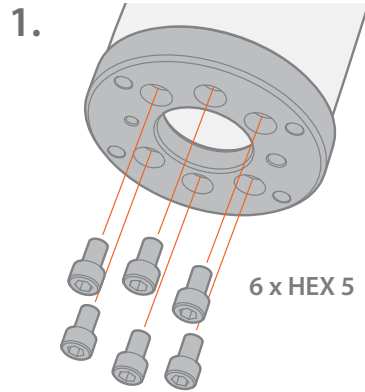

GXe-C

GXe-C

6. M + GXe-C 22°

S + GXe-C 35°

userdoc.kemppi.com

Mounting instructions

W027934 R03

M bracket

S bracket

Mounting instructions

W027934 R03

GX-R

Mounting instructions

W027934 R03

GX-R